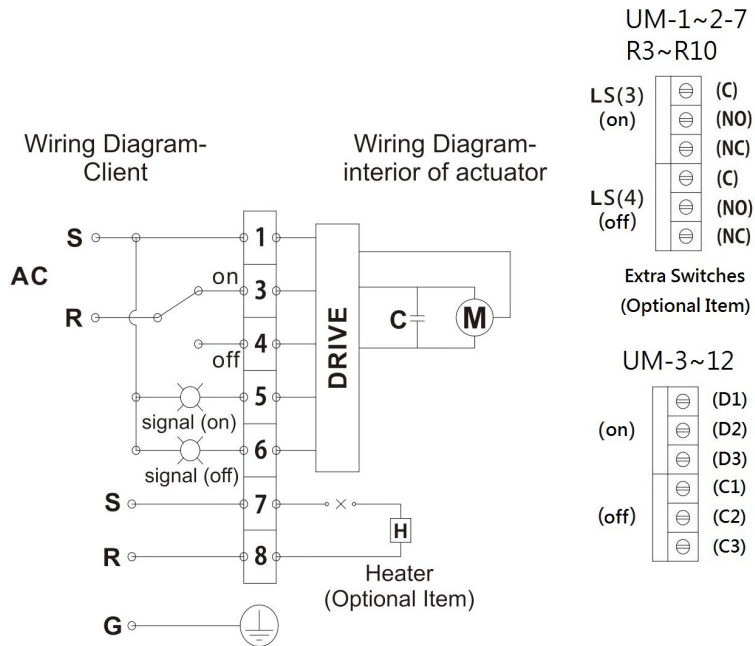

Electric Actuator Wiring Diagram

UM-1~UM-12
AC110V/220V
Wiring Diagram

UM-1~R10
DC24 Wiring Diagram

UM-3~UM-8
DC24 Wiring Diagram