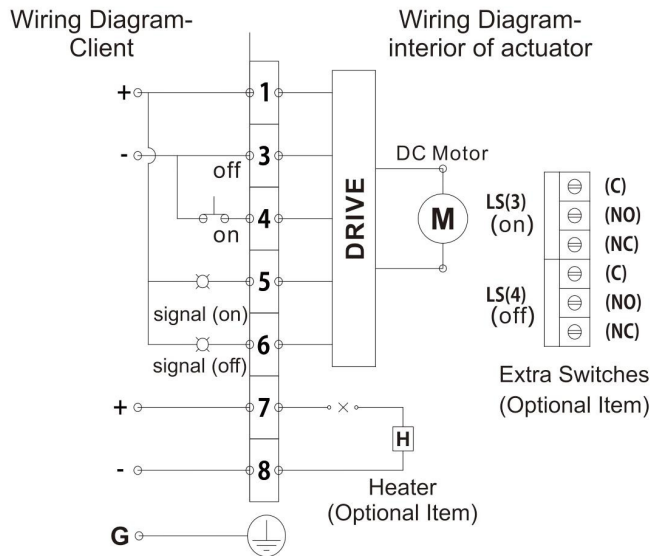

Electric Actuator Wiring Diagram

UM-1~UM-12
AC110V/220V
Wiring Diagram

UM-1~R10
DC24 Wiring Diagram

UM-3~UM-8
DC24 Wiring Diagram